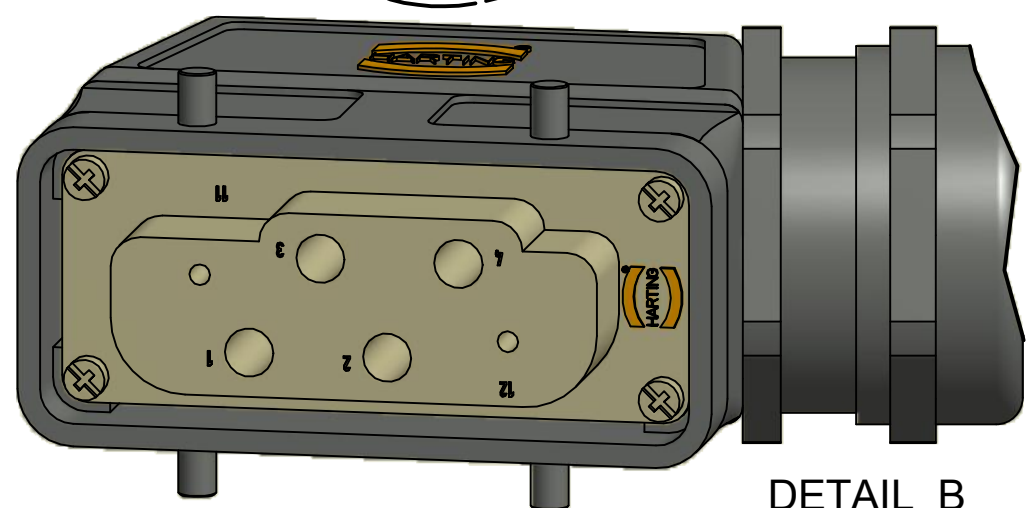

4

3

2

1

DETAIL B
SCALE 1 : 1