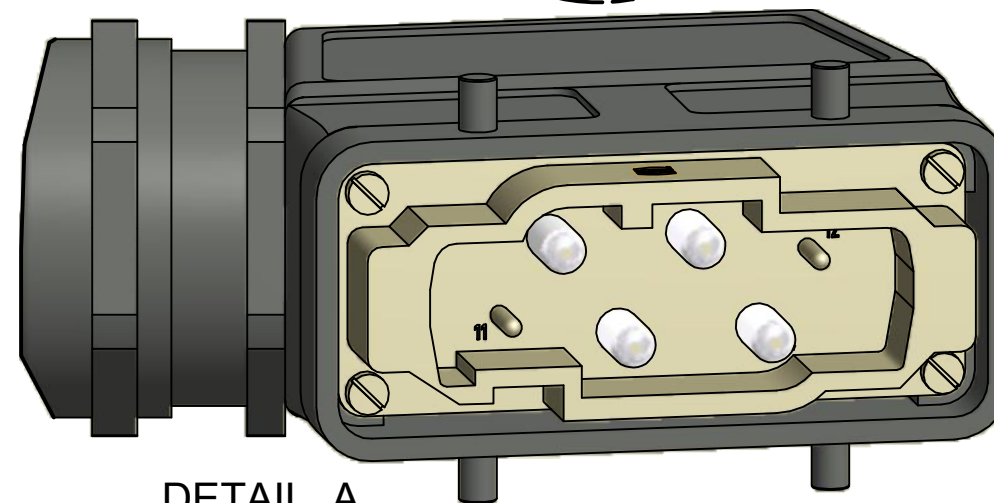

DETAIL A
SCALE 1 : 1

TITLE
Cable Assembly, Han Standard, Size 16B, Single Circuit Power, Male to Female 80A Insert K 4/2, 6/4 W, XXFt, Non-Latch, Right Angle

DRAWN BY
MS

DATE DRAWN
5/2/2011

SIZE
B

SALES DRAWING NUMBER
1420-01-55-XX-001

REV
A

CHECKED BY
DATE CHECKED
5/24/2011

SCALE NST **SHEET** 1 OF 1

4

3

2

1