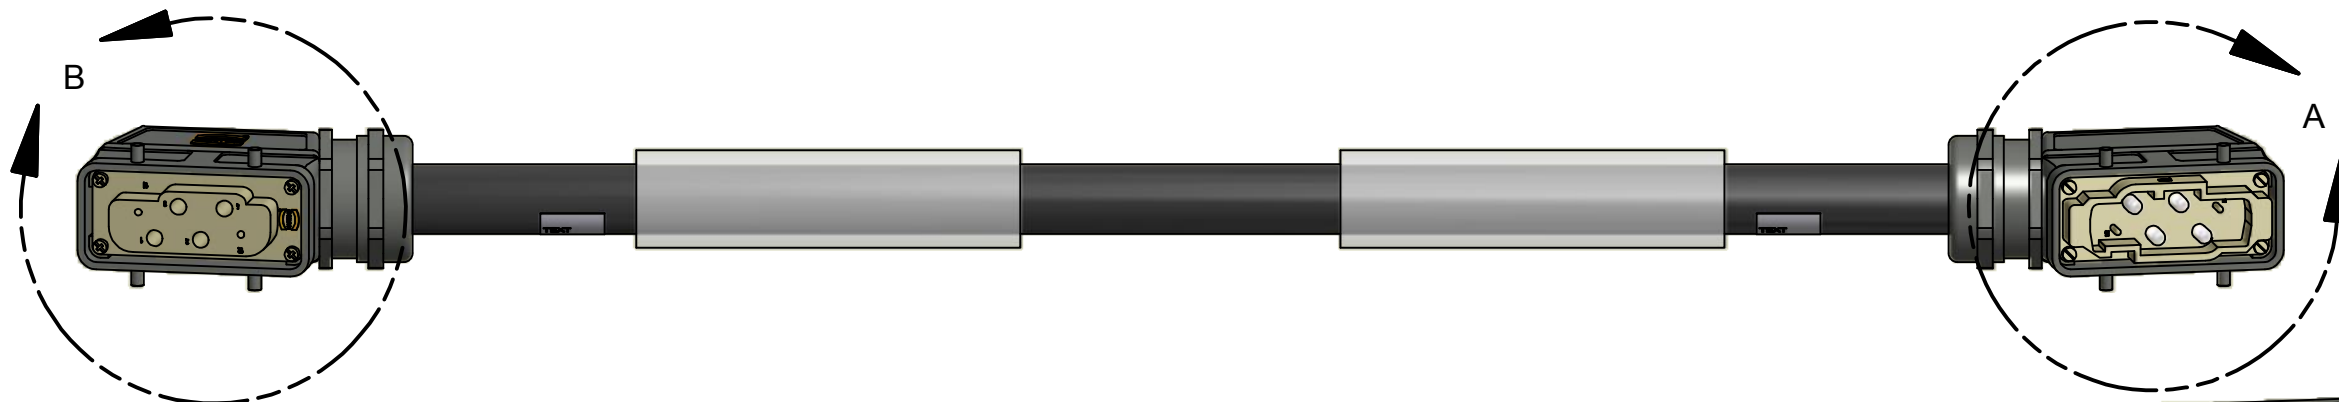

4

3

2

1

DETAIL B
SCALE 1 : 1