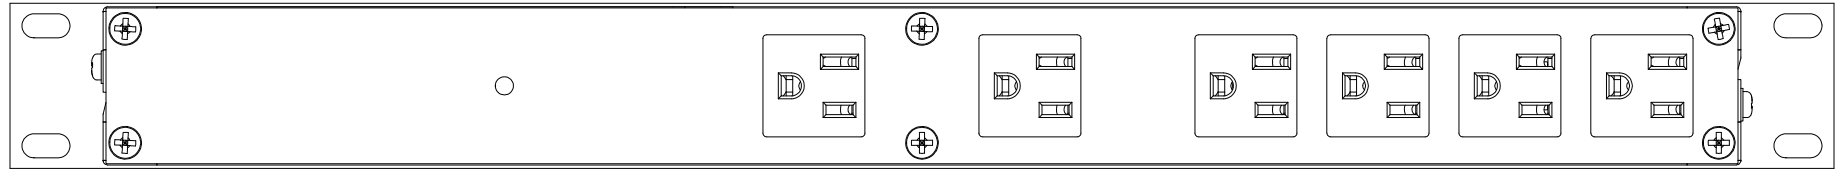

REVISION HISTORY			
REV	DESCRIPTION	DATE	CHECKED
1	ORIGINAL RELEASE. DC 2/2/17		

 <small>520 Furnace Dock Road Cortlandt Manor, NY 10567</small>	<b>TITLE</b> Rac Pac, Chassis 1, 3.75" Deep, True1 Powercon I/O, 1X15A1P, 8X Edison	<small>DRAWN BY</small> DC	<small>DATE DRAWN</small> 1/9/2017	<small>SIZE</small> D	<small>SALES DRAWING NUMBER</small> 1101-1-T2T2-453-0001	<small>REV</small> A
		<small>CHECKED BY</small> DC	<small>DATE CHECKED</small> 1/9/2017	<small>MODEL FILENAME &amp; PATH</small> N:\Blocks\Assemblies\1101-1-T2T2-453-0001.lam	<small>SCALE</small> NTS	<small>SHEET</small> 1 OF 1