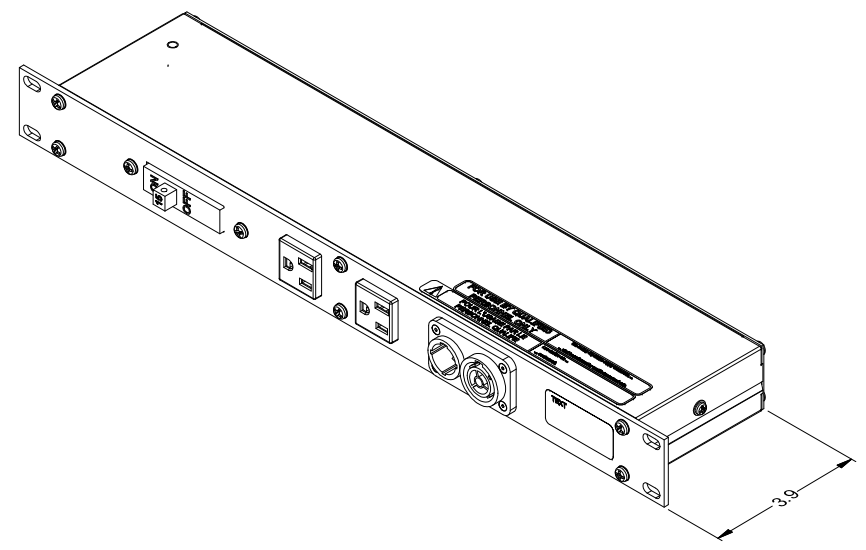

REVISION HISTORY			
REV	DESCRIPTION	DATE	CHECKED
1	ORIGINAL RELEASE. DC 2/2/17		

 <small>520 Furnace Dock Road Cortlandt Manor, NY 10567</small>	<b>TITLE</b> Rac Pac, Chassis 1, 3.75" Deep, True1 Powercon I/O, 1X15A1P, 8X Edison	<small>DRAWN BY</small> DC	<small>DATE DRAWN</small> 1/9/2017	<small>SIZE</small> D	<small>SALES DRAWING NUMBER</small> 1101-1-T2T2-453-0001	<small>REV</small> A
		<small>CHECKED BY</small> DC	<small>DATE CHECKED</small> 1/9/2017	<small>MODEL FILENAME &amp; PATH</small> N:\Blocks\Assemblies\1101-1-T2T2-453-0001.lam	<small>SCALE</small> NTS	<small>SHEET</small> 1 OF 1