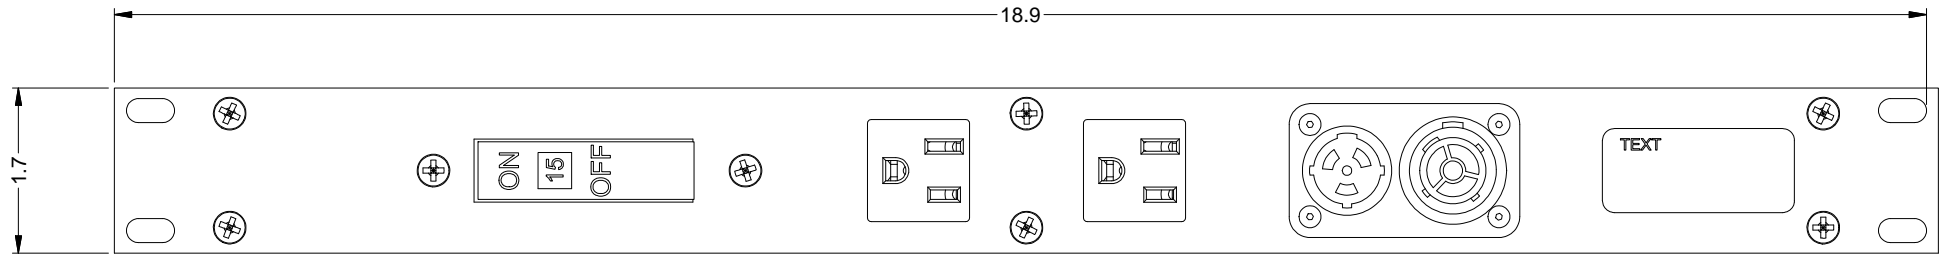

REVISION HISTORY			
REV	DESCRIPTION	DATE	CHECKED
1	ORIGINAL RELEASE. DC 2/2/17		

 <small>520 Furnace Dock Road Cortlandt Manor, NY 10567</small>	<b>TITLE</b> Rac Pac, Chassis 1, 3.75" Deep, True1 Powercon I/O, 1X15A1P, 8X Edison	<small>DRAWN BY</small> DC	<small>DATE DRAWN</small> 1/9/2017	<small>SIZE</small> D	<small>SALES DRAWING NUMBER</small> 1101-1-T2T2-453-0001	<small>REV</small> A
		<small>CHECKED BY</small> DC	<small>DATE CHECKED</small> 1/9/2017	<small>MODEL FILENAME &amp; PATH</small> N:\Blocks\Assemblies\1101-1-T2T2-453-0001.lam	<small>SCALE</small> NTS	<small>SHEET</small> 1 OF 1