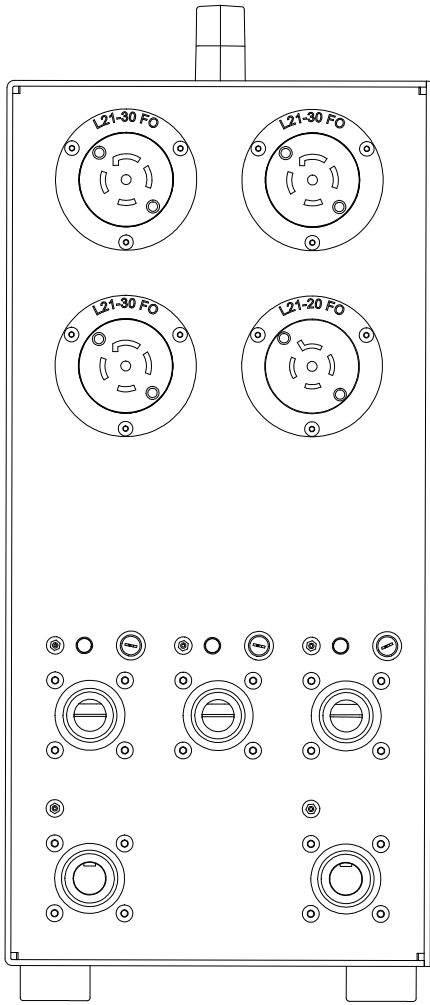

8 7 6 5 4 3 2 1

8 7 6 5 4 3 2 1