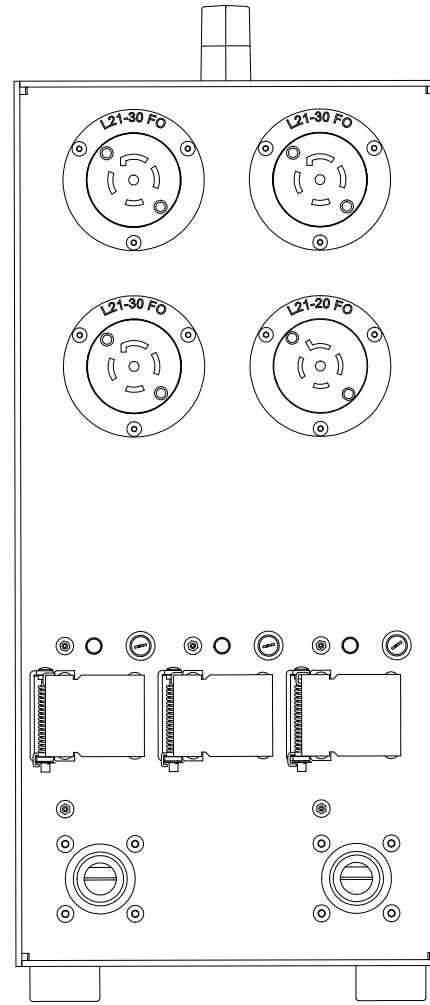

8 7 6 5 4 3 2 1

8 7 6 5 4 3 2 1